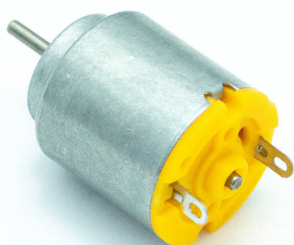

Round DC Toy Motor Single Shaft

Support

- Technical Support – WhatsApp@9109087333
- Get Discount Coupon – WhatsApp@9303254433

[Read More](#)

SKU: PH_COM_338

Price: ~~₹50.00~~ Original price was: ₹50.00. ₹16.00
Current price is: ₹16.00.

Stock: outofstock

Categories: [Components & Spares](#), [Motors](#), [Robotic Parts](#)

Product Description

- Voltage Rated: DC 3V-6V
 - Current Rated: 0.6A
 - Shaft Diameter: 2mm
 - Shaft length: 8.5mm
 - Motor Length with Shaft: 38mm
-